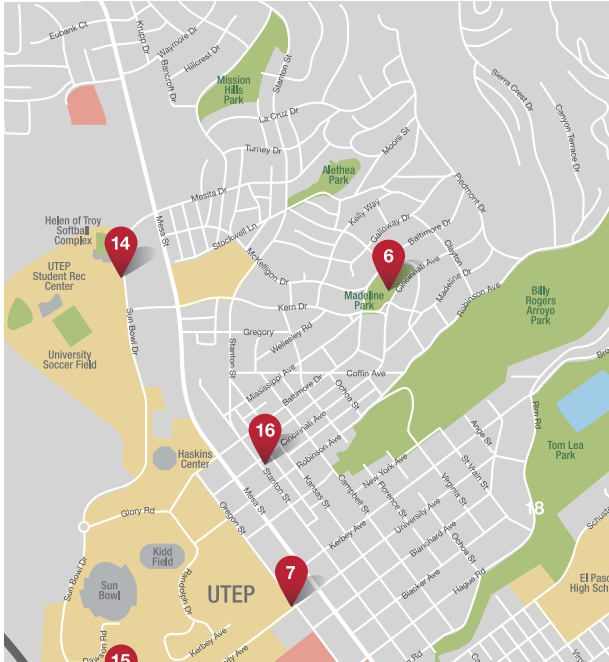

# HOW IT WORKS

MOBILE APP CHECKOUTS

16 STATIONS

176 BIKES

RENT

SELECT

RIDE

RETURN

## WHAT'S IT COST?

Just pay \$6 for a single Day Pass

UNLIMITED RIDES under 30 minutes for FREE

Any ride over 30 minutes cost an extra \$2

Follow us on social media

[elpaso.bicycle.com](http://elpaso.bicycle.com) 915-212-2453

**ELPASO.BCYCLE.COM**  
**(915) 212-2453**

- 1) City Hall
- 2) Pioneer Plaza
- 3) Cleveland Square Park
- 4) Anthony Street
- 5) Downtown Transfer Center
- 6) Madeline Park
- 7) University & Oregon
- 8) UTEP Library
- 9) Ballpark West Durango
- 10) El Paso County Courthouse
- 11) Mundy Park
- 12) San Jacinto Plaza
- 13) UTEP Academic Services Building
- 14) UTEP Sun Bowl Drive North
- 15) UTEP Sun Bowl Drive South
- 16) Kern Place

**STATION LOCATIONS**

- Medical
- Education
- Park
- Civic Site

**Mobile App**

- Download the free "BCycle" app for:
- Bike and dock availability
  - Station locations
  - Recommended routes between stations
  - For iPhone & Android