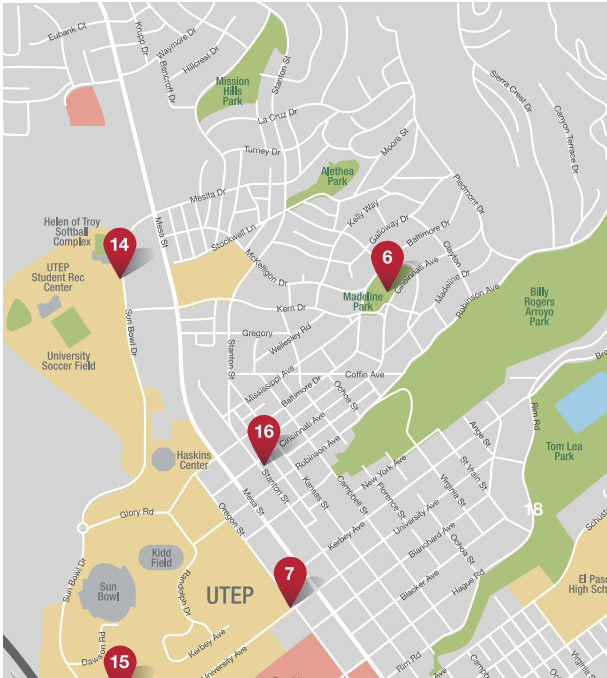

KEEP ROLLING EL PASO

HOW IT WORKS

MOBILE APP
CHECKOUTS

16 STATIONS

176 BIKES

RENT

SELECT

RIDE

RETURN

WHAT'S IT COST?

Just pay \$6 for a single
Day Pass

UNLIMITED RIDES under
30 minutes for FREE

Any ride over 30 minutes
cost an extra \$2

Follow us on social media

elpaso.bcycle.com 915-212-2453

ELPASO.BCYCLE.COM
(915) 212-2453

- 1) City Hall
- 2) Arts Festival Plaza
- 3) Cleveland Square Park
- 4) Anthony Street
- 5) Downtown Transfer Center
- 6) Madeline Park
- 7) University & Oregon
- 8) UTEP Library
- 9) Ballpark West Durango
- 10) El Paso County Courthouse
- 11) Mundy Park
- 12) San Jacinto Plaza
- 13) UTEP Academic Services Building
- 14) UTEP Sun Bowl Drive North
- 15) UTEP Sun Bowl Drive South
- 16) Kern Place

STATION LOCATIONS

Medical

Education

Park

Civic Site

Mobile App

- Download the free "BCycle" app for:
- Bike and dock availability
 - Station locations
 - Recommended routes between stations
 - For iPhone & Android