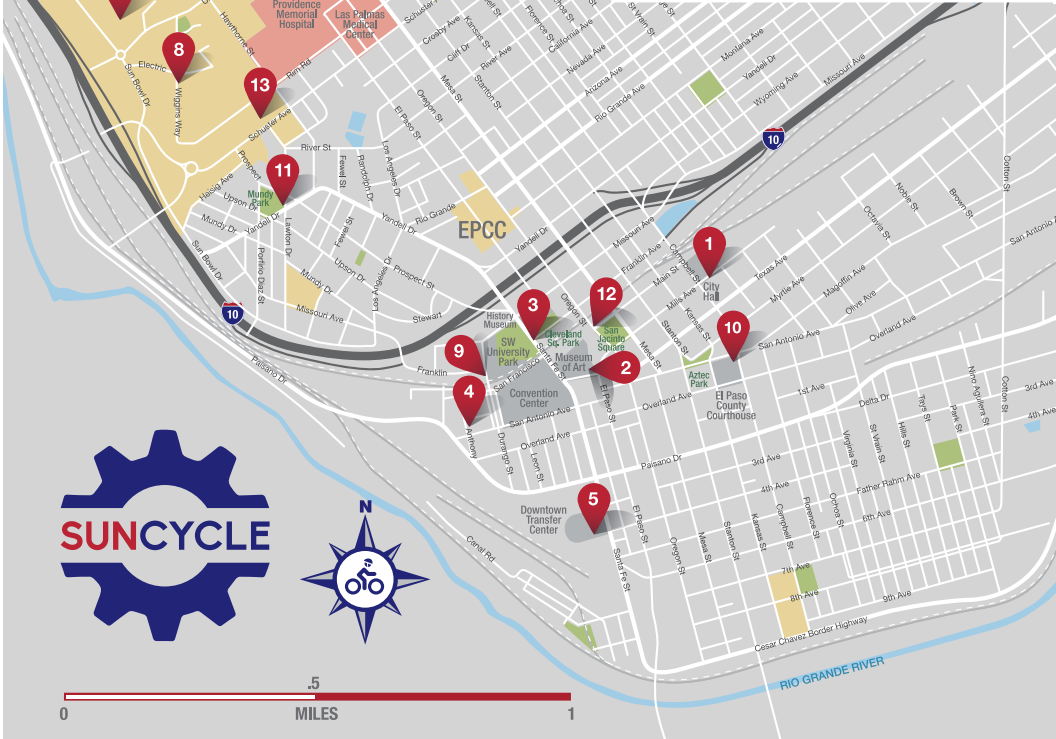

KEEP ROLLING EL PASO

HOW IT WORKS

MOBILE APP
CHECKOUTS

16 STATIONS

176 BIKES

RENT

SELECT

RIDE

- 1) City Hall
- 2) Arts Festival Plaza
- 3) Cleveland Square Park
- 4) Anthony Street
- 5) Downtown Transfer Center
- 6) Madeline Park
- 7) University & Oregon
- 8) UTEP Library
- 9) Ballpark West Durango
- 10) El Paso County Courthouse
- 11) Mundy Park
- 12) San Jacinto Plaza
- 13) UTEP Academic Services Building
- 14) UTEP Sun Bowl Drive North
- 15) UTEP Sun Bowl Drive South
- 16) Kern Place

STATION LOCATIONS

Medical

Education

Park

Civic Site

Mobile App

- Download the free "BCycle" app for:
- Bike and dock availability
 - Station locations
 - Recommended routes between stations
 - For iPhone & Android